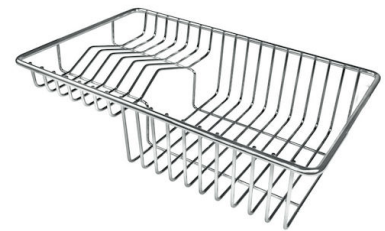

## OPTIONAL ACCESSORIES

**Cestello inox**  
8612 000

**Glass chopping board**  
8631 300

**HPDE Chopping board**  
8657 001

**HPDE Twin chopping board**  
8644 101

**Stainless steel plate rack**  
8100 154

**Stainless steel plate rack**  
8100 303  
\* only in combination with the accessory  
8644 101

**Stainless steel plate rack**  
8100 201

**White bowl**  
8153 100

**Graters kit with ring-holder and food collection tray**  
8159 101  
\* only in combination with the accessory  
8644 101