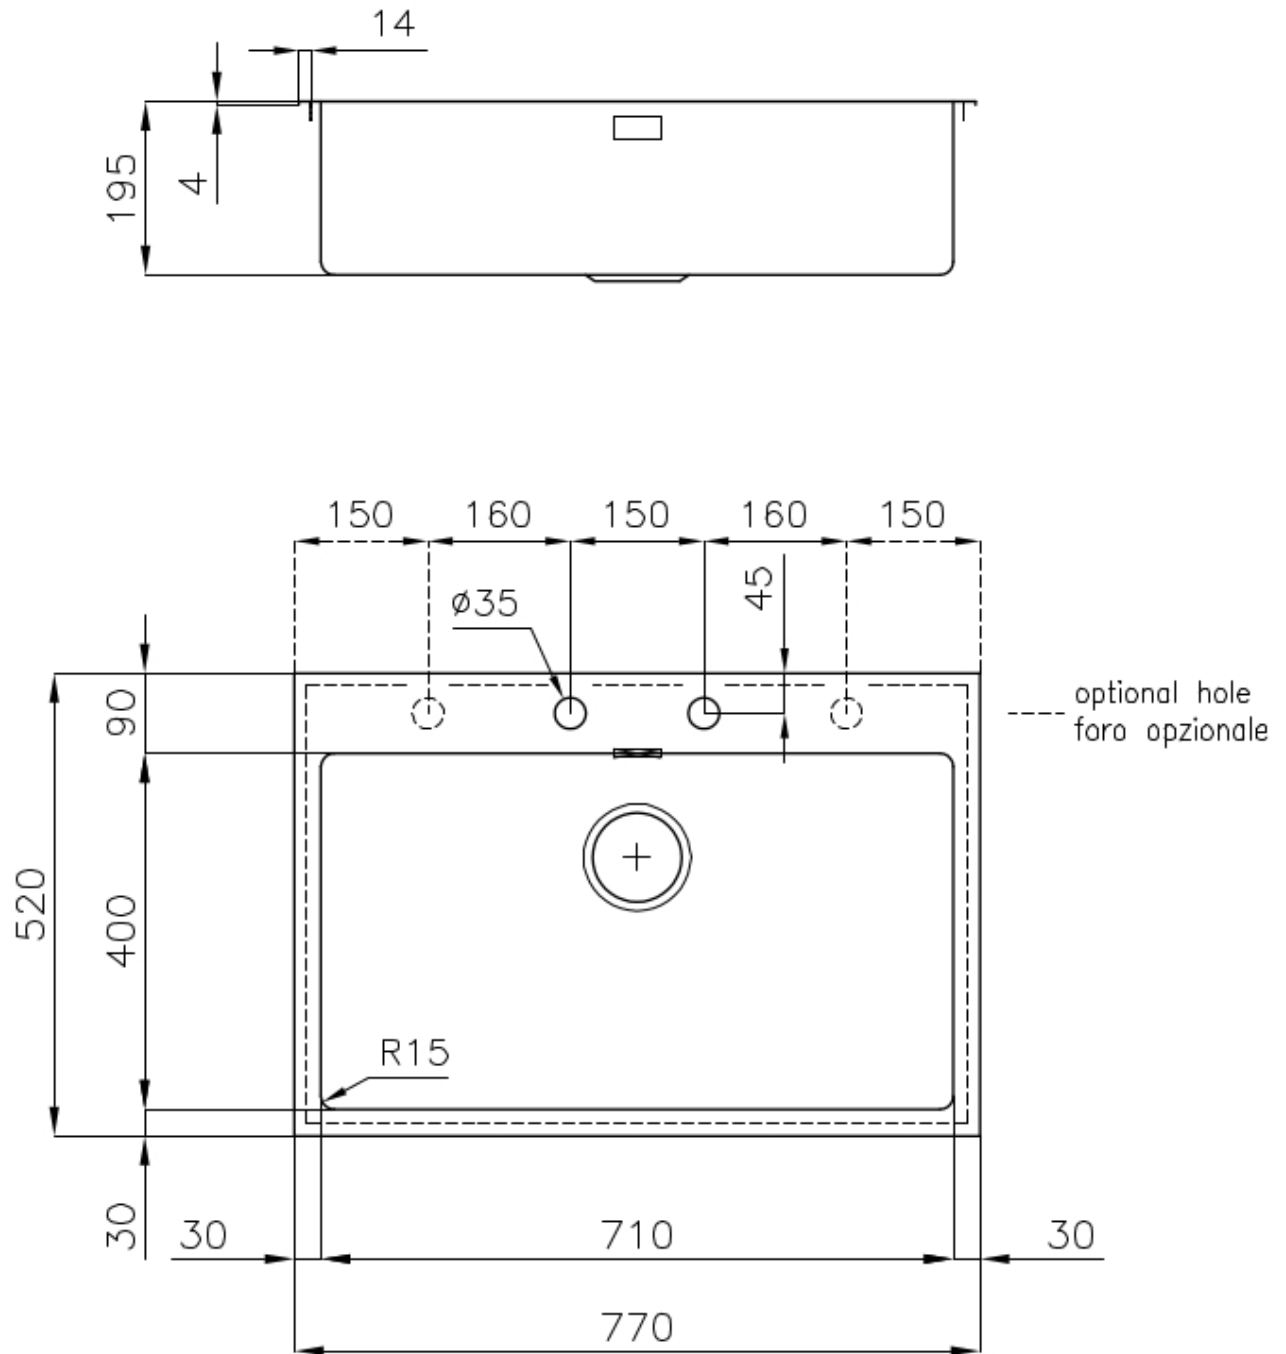

TECHNICAL DATA